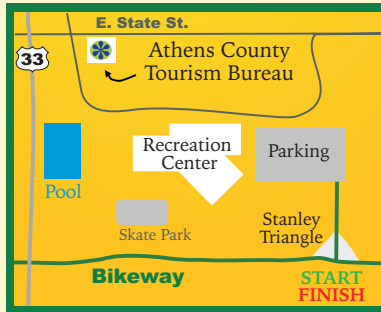

Athens County Quilt Barn Cycling Challenge

Safety & Respecting Private Property

To Report an Emergency Call 9-1-1

Athens to Columbus
74 miles

- **A-E** — The Chain Stitch Loop 30 Miles
- **F-J** — The Two Tired Loop 40 Miles
- **K-P** — The Granny Gear Loop 65 Miles
- **33** — Divided Highway
- **50** — Single Lane Highway
- **56** — State Route
- Secondary Road

104 W. Union Athens, Ohio 45701
www.AthensCyclePath.com

Athens to Marietta
49 miles

Athens to Cincinnati
155 miles