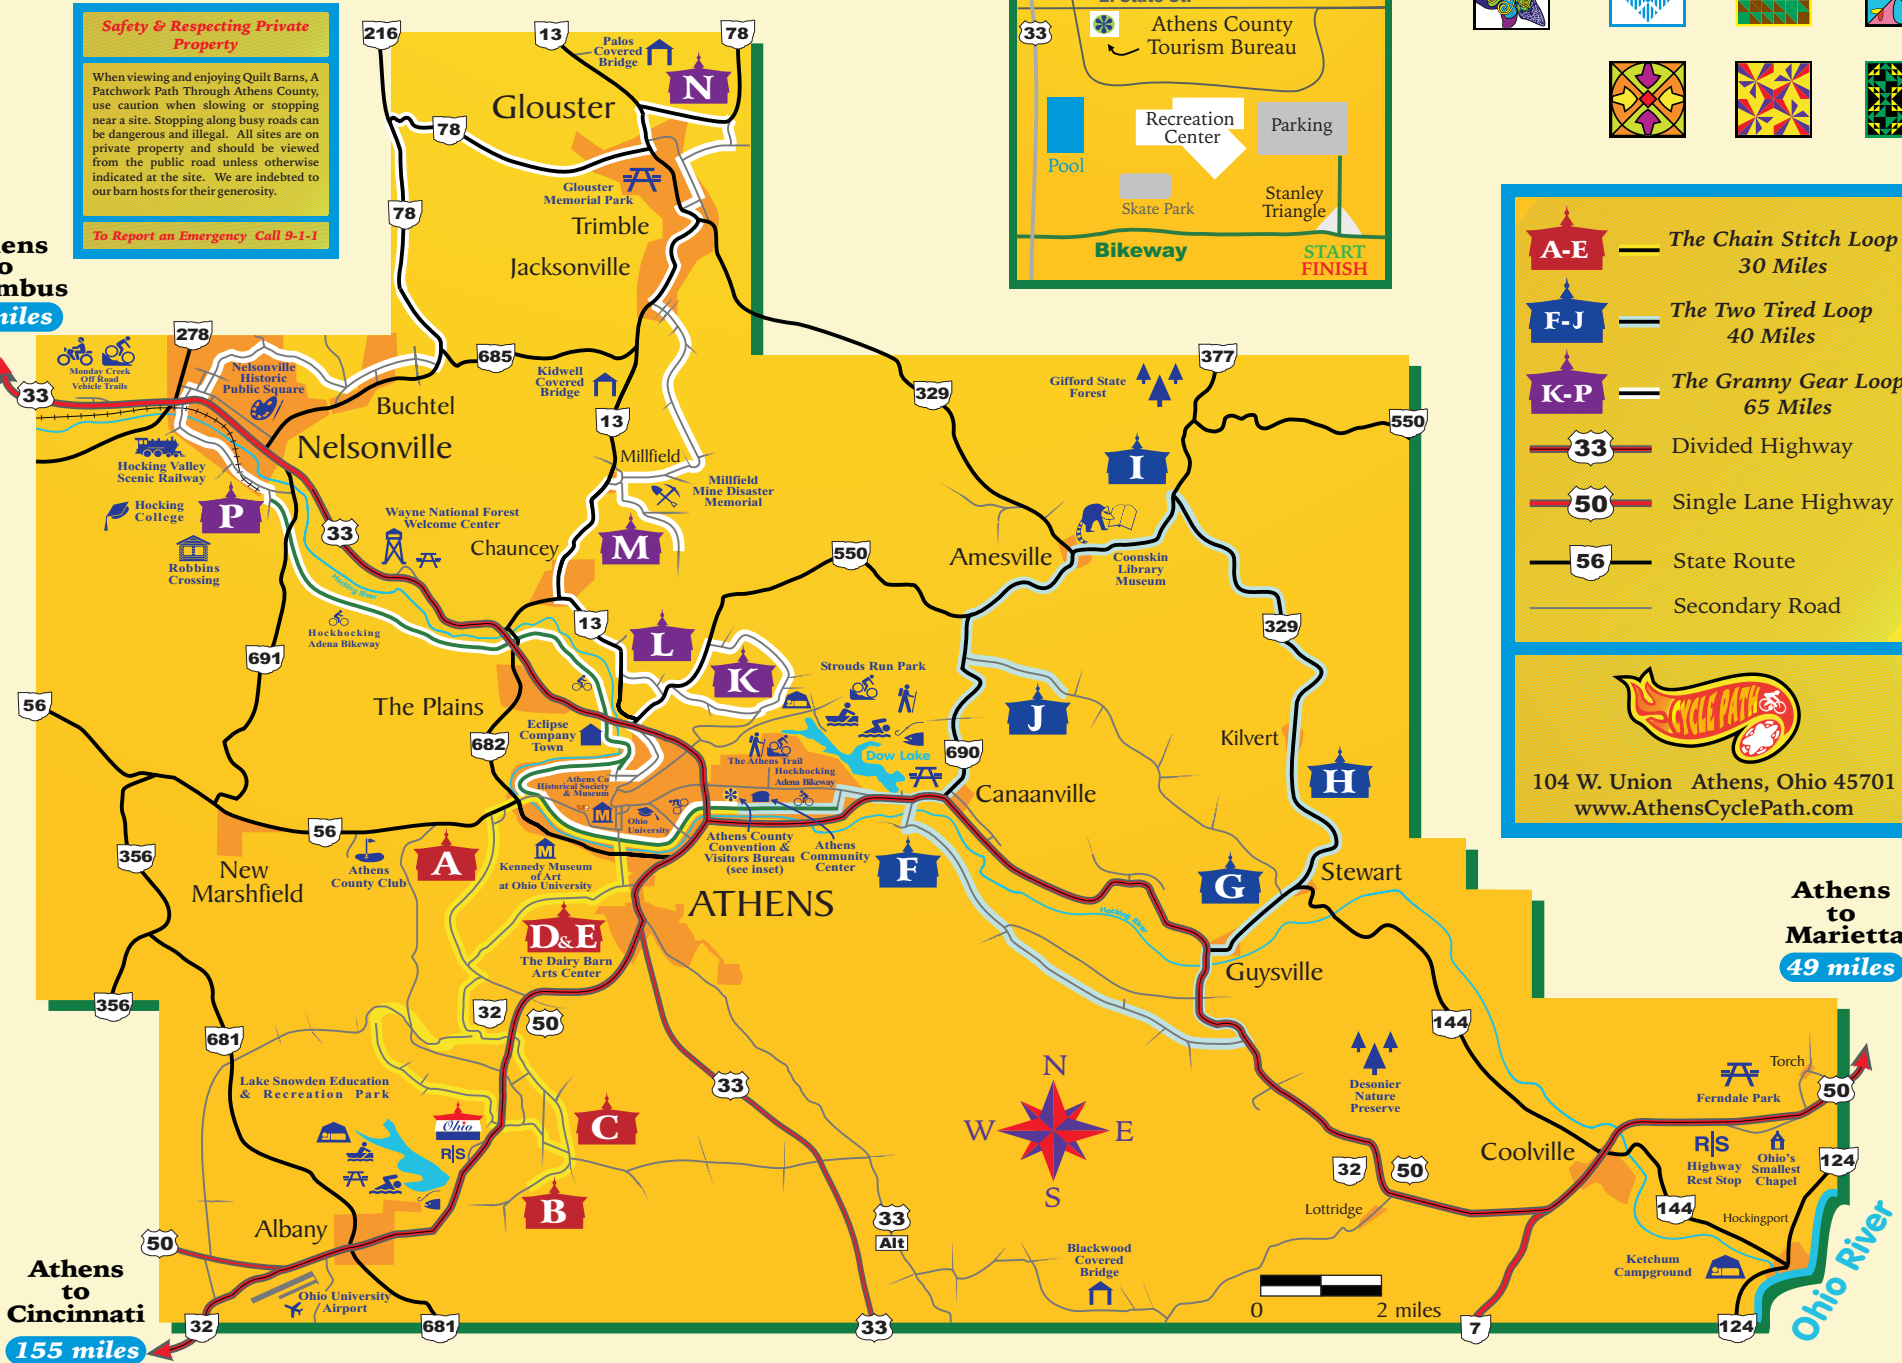

- **A-E** — The Chain Stitch Loop 30 Miles
- **F-J** — The Two Tired Loop 40 Miles
- **K-P** — The Granny Gear Loop 65 Miles
- **33** — Divided Highway
- **50** — Single Lane Highway
- **56** — State Route
- Secondary Road

104 W. Union Athens, Ohio 45701
www.AthensCyclePath.com

Athens to Marietta
49 miles